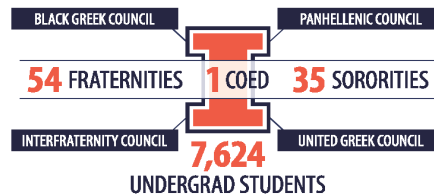

MJ Abdullah

Organization	Council
Alpha Omicron Pi	PHC
Alpha Psi Lambda	UGC
Beta Chi Theta	UGC
Chi Omega	PHC
Kappa Delta Chi	UGC
Kappa Delta Rho	IFC
Lambda Phi Epsilon	UGC
Phi Gamma Delta	IFC
Phi Kappa Tau	IFC
Pi Kappa Phi	IFC
Sigma Alpha	PHC
Sigma Iota Alpha	UGC
Theta Chi	IFC

Becca Berkshire

Organization	Council
4-H House	PHC
Alpha Iota Omicron	UGC
Alpha Pi Sigma	UGC
Alpha Xi Delta	PHC
Chi Psi	IFC
Delta Kappa Delta	UGC
Gamma Phi Beta	PHC
Kappa Phi Lambda	UGC
Phi Sigma Kappa	IFC
Psi Upsilon	IFC
Sigma Beta Rho	UGC
Sigma Phi Delta	IFC
Zeta Psi	IFC

Affiliations	Totals
Academic	9
<i>Agricultural</i>	3 Fraternities, 2 Sororities
<i>Arch, Eng, Tech</i>	2 Fraternities, 2 Sororities
Cultural	34
<i>Asian</i>	3 Fraternities, 4 Sororities
<i>Black</i>	3 Fraternities, 4 Sororities
<i>Latino/a</i>	1 Coed, 4 Fraternities, 6 Sororities
<i>Multicultural</i>	2 Fraternities
<i>South Asian</i>	4 Fraternities, 3 Sororities
Religious	7
<i>Catholic</i>	1 Fraternity
<i>Jewish</i>	3 Fraternities, 2 Sororities
<i>Lutheran</i>	1 Fraternity

*Includes current expansion of 6 new organizations.

Councils	Types of Organizations
Black Greek Council	3 Fraternities, 2 Sororities
Interfraternity Council	40 Fraternities
Panhellenic Council	23 Sororities (19 NPC Chapters)
United Greek Council	11 Fraternities, 10 Sororities, 1 Coed

Total Recognized 90 Organizations

*Does not include current expansion of 6 new organizations.

**Denotes an organization not currently recognized by the council.

I ILLINOIS

Fraternity & Sorority Affairs