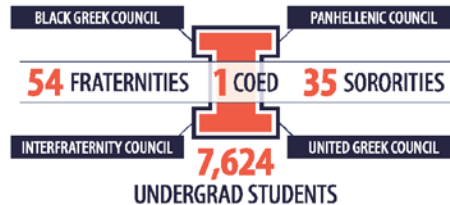

Amanda Wahba

Organization	Council
Alpha Chi Omega	PHC
Alpha Gamma Delta	PHC
Alpha Gamma Sigma	IFC
Alpha Sigma Phi	IFC
Delta Kappa Delta	UGC
Delta Sigma Theta	BGC
Delta Upsilon	IFC
Kappa Alpha Theta	PHC
Kappa Delta Chi	UGC
Lambda Phi Epsilon	UGC
Phi Iota Alpha	UGC
Phi Kappa Psi	IFC
Phi Sigma Rho	PHC
Pi Beta Phi	PHC
Pi Kappa Alpha	IFC
Sigma Beta Rho	UGC
Sigma Sigma Rho	**
Sigma Tau Gamma	IFC
Tau Kappa Epsilon	IFC
Zeta Phi Beta	BGC

MJ Abdullah

Organization	Council
Alpha Omicron Pi	PHC
Alpha Psi Lambda	UGC
Beta Chi Theta	UGC
Chi Omega	PHC
Kappa Delta Rho	IFC
Phi Gamma Delta	IFC
Phi Kappa Tau	IFC
Pi Kappa Phi	IFC
Sigma Alpha	PHC
Sigma Iota Alpha	UGC
Theta Chi	IFC

Becca Berkshire

Organization	Council
4-H House	PHC
Alpha Iota Omicron	UGC
Alpha Pi Sigma	UGC
Alpha Xi Delta	PHC
Chi Psi	IFC
Gamma Phi Beta	PHC
Kappa Phi Lambda	UGC
Phi Sigma Kappa	IFC
Psi Upsilon	IFC
Sigma Phi Delta	IFC
Zeta Psi	IFC

Councils	Types of Organizations
Black Greek Council	3 Fraternities, 2 Sororities
Interfraternity Council	40 Fraternities
Panhellenic Council	23 Sororities (19 NPC Chapters)
United Greek Council	11 Fraternities, 10 Sororities, 1 Coed
Total Recognized	90 Organizations

**Denotes an organization not currently recognized by a council.

Affiliations	Totals
Academic	9
<i>Agricultural</i>	3 Fraternities, 2 Sororities
<i>Arch, Eng, Tech</i>	2 Fraternities, 2 Sororities
Cultural	34
<i>Asian</i>	3 Fraternities, 3 Sororities
<i>Black</i>	3 Fraternities, 2 Sororities
<i>Latino/a</i>	1 Coed, 4 Fraternities, 5 Sororities
<i>Multicultural</i>	2 Fraternities
<i>South Asian</i>	3 Fraternities, 2 Sororities
Religious	7
<i>Catholic</i>	1 Fraternity
<i>Jewish</i>	3 Fraternities, 2 Sororities
<i>Lutheran</i>	1 Fraternity

^Only includes organizations that are members of a council

I ILLINOIS
Fraternity & Sorority Affairs